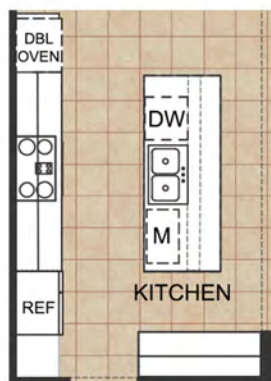

HOGAN				
ELEVATION	F	G	H	-
SQFT	3996+	4012+	4000+	-

[BuffingtonHomesAR.com](http://BuffingtonHomesAR.com)

# Hogan

First Level

Optional Covered Patio #2

Optional Free-Standing Tub

Optional Tankless Water Heater

Optional Kitchen 2

Optional Double Fridge

Second Level