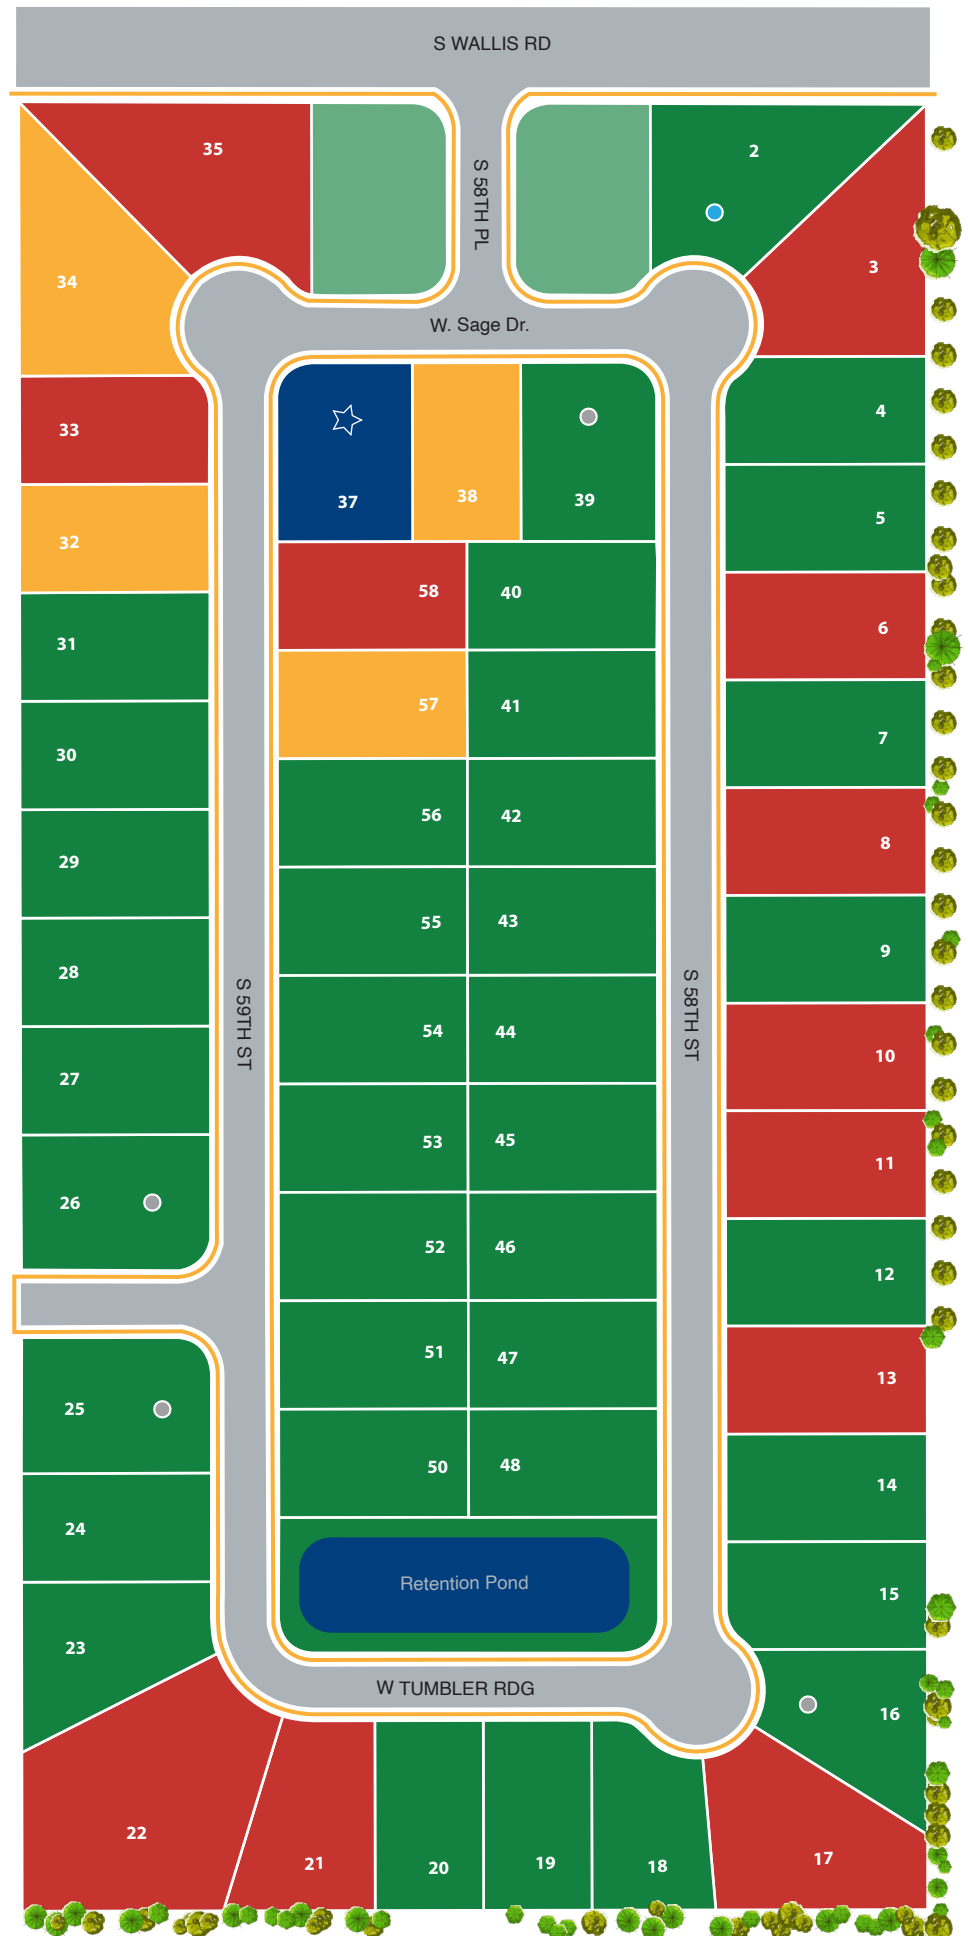

SAVANNAH

ESTATES

ROGERS

Rogers school district

Homes from 2,600 - 3,600 ± sqft

Legend

- Model Home
- Available
- Sold
- Available Home

Premium Home Sites

- \$3000
- \$5000
- \$7500

Elevations shown are artist's conception. Prices, plans, specification, square footage, and availability are subject to change without notice or prior obligation. Square footage is approximate and may vary upon elevations and/or options selected.