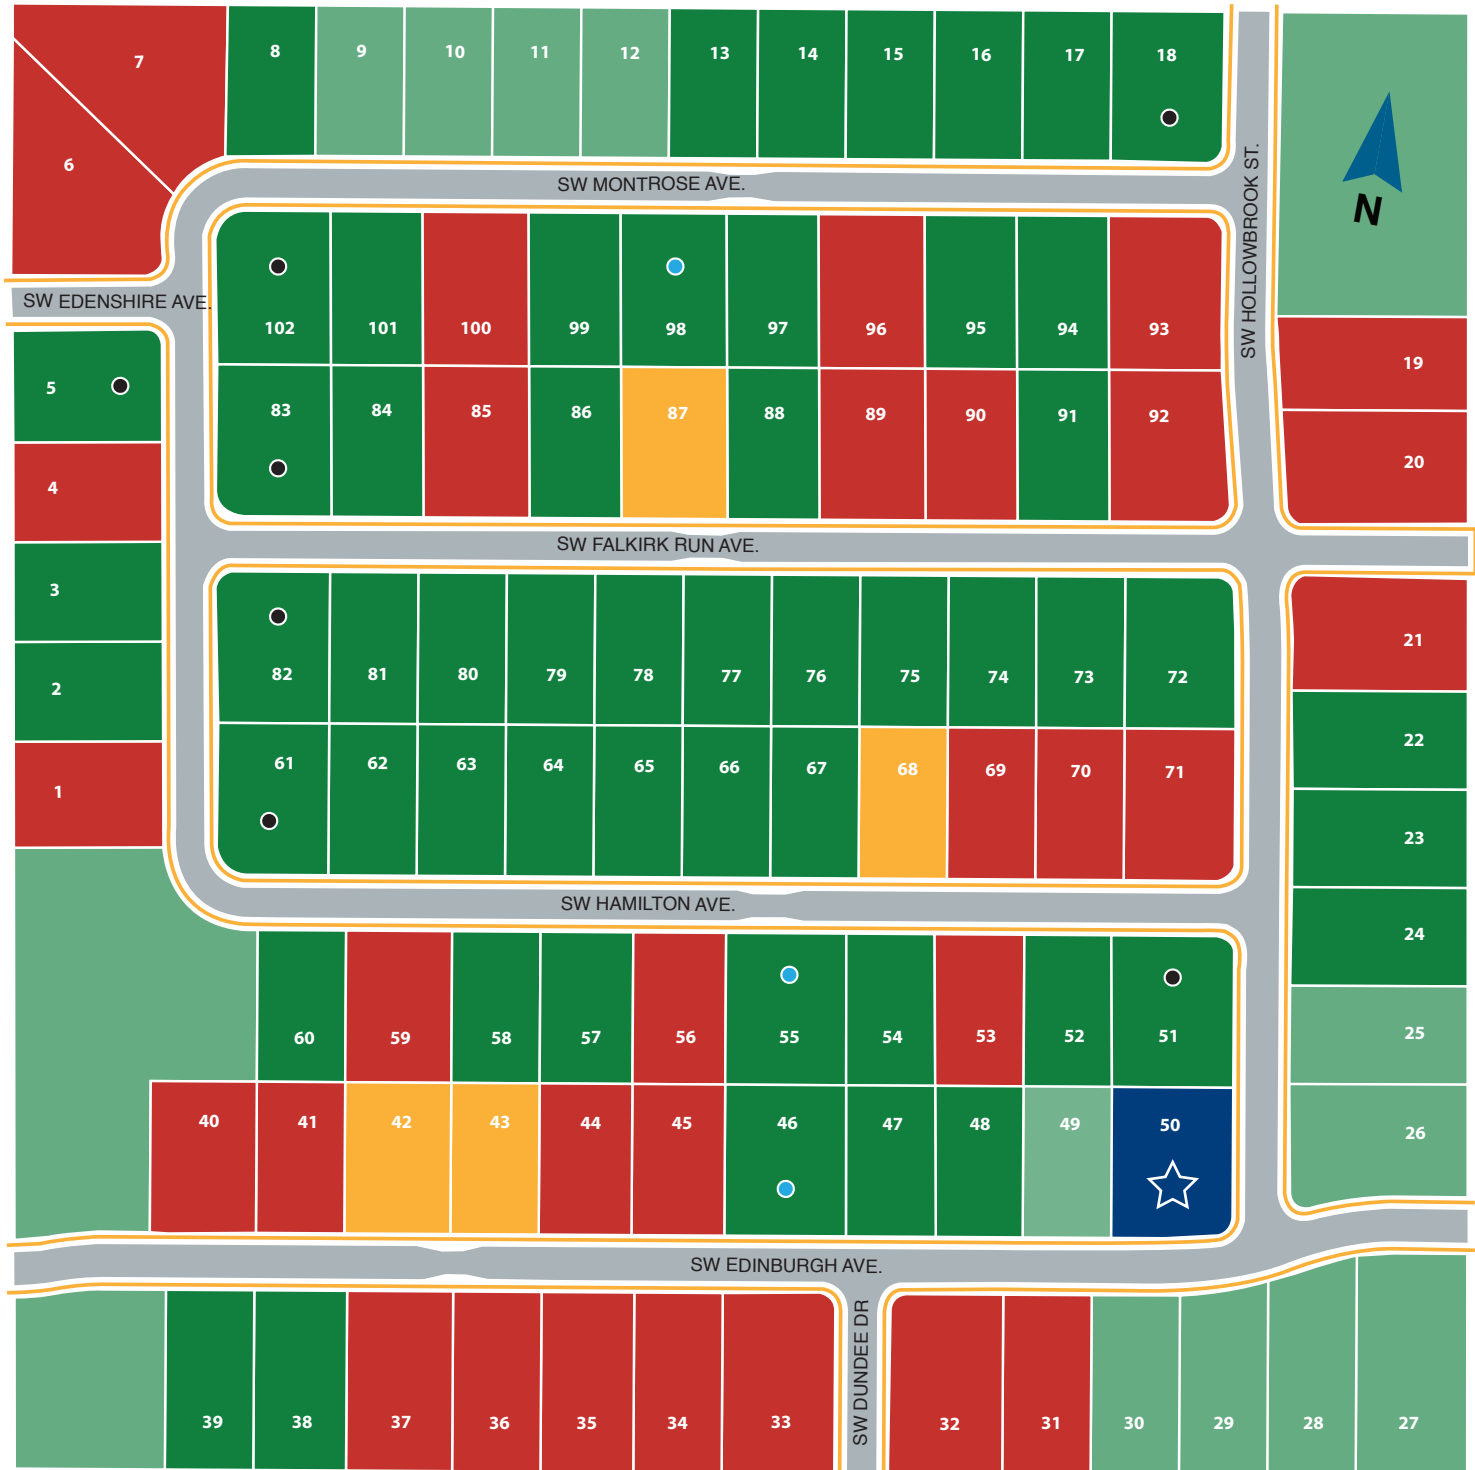

Lochmoor

Bentonville, AR

Bentonville school district

Homes from 2,500 - 3,700 ± sqft

Legend

★ Model Home

■ Available

■ Sold

🏠 Available Home

Premium Home Sites

● \$2500

● \$4000

● \$8500

Elevations shown are artist's conception. Prices, plans, specifications, Square footage is approximate and may vary upon elevations and/or options selected.