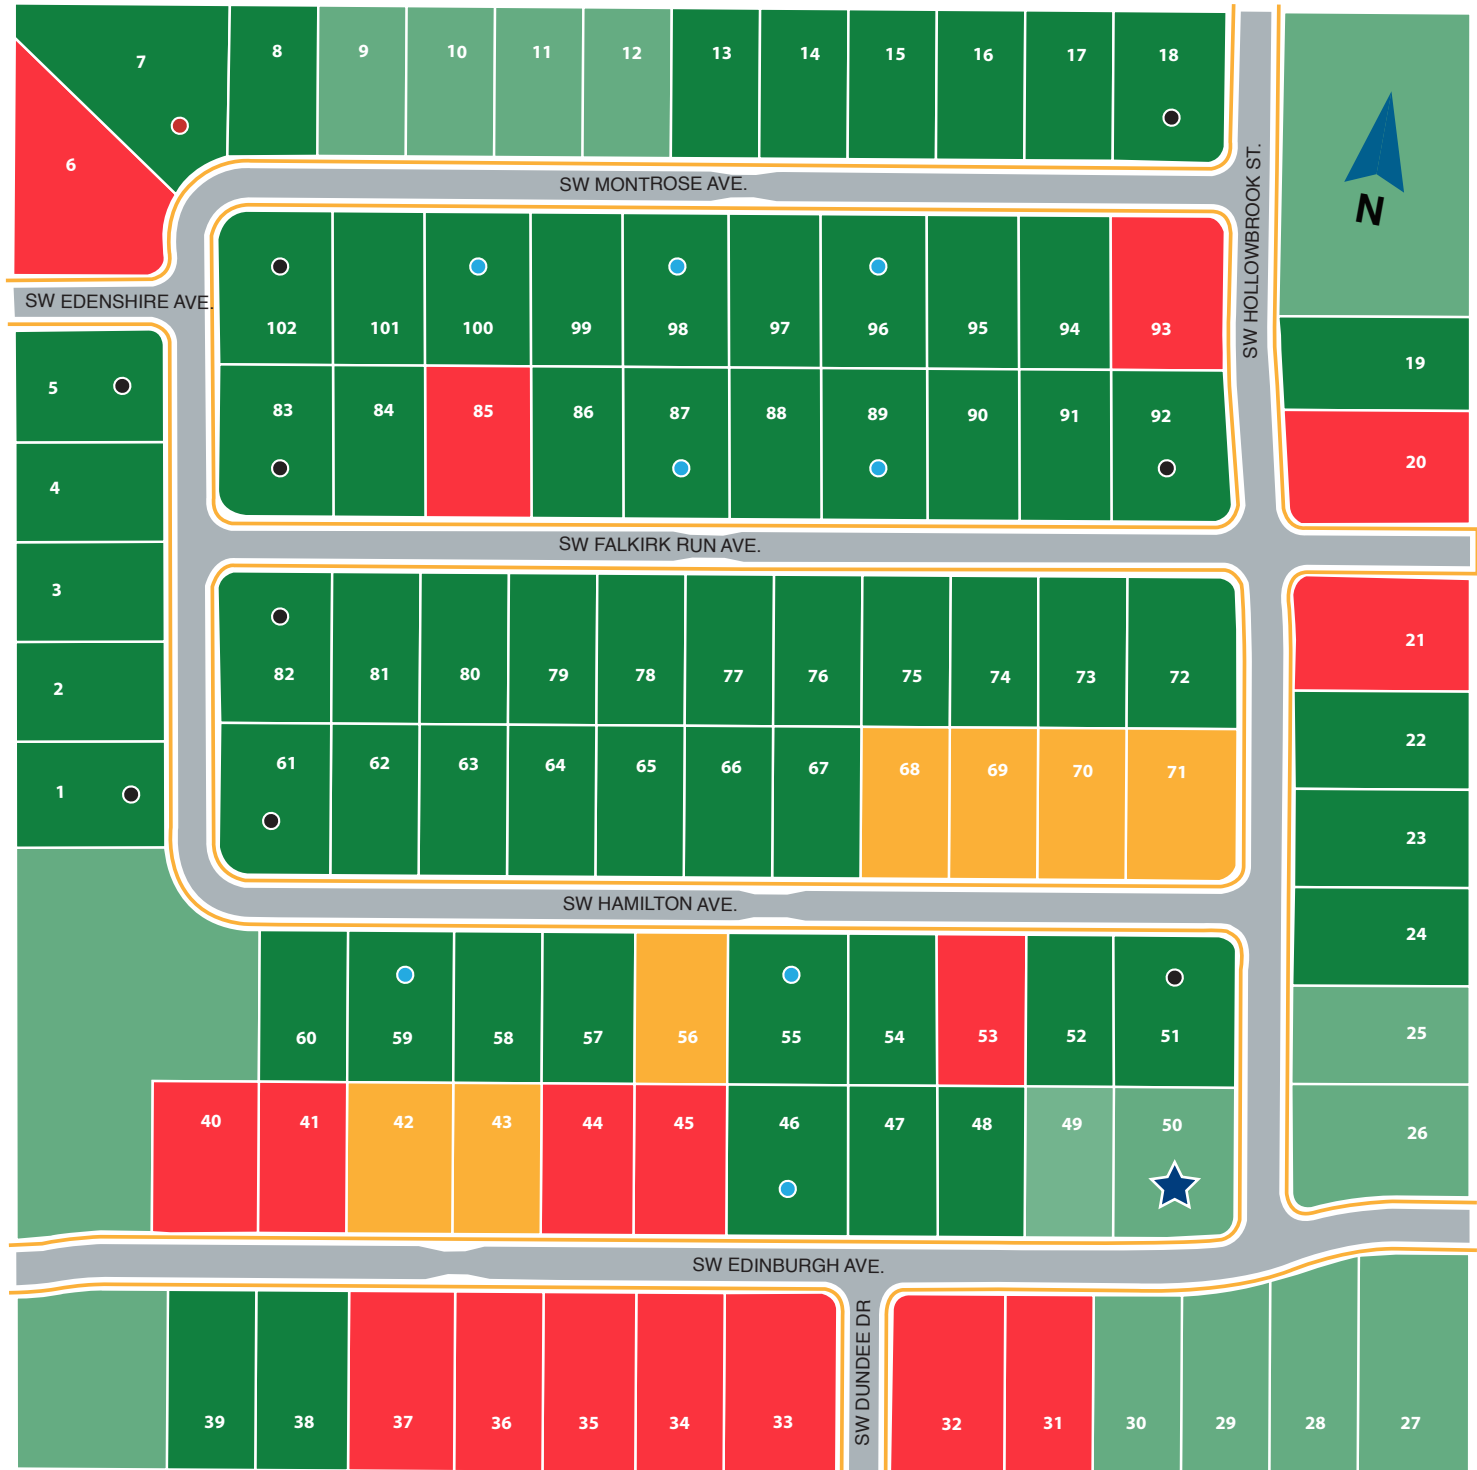

# Lochmoor

Bentonville, AR

Bentonville school district

Homes from 2,500 - 3,700 ± sqft

Lot premiums do not account for foundation costs. Foundation costs are bid per plan and lot. Please see the Community Sales Manager to find out if your desired lot & plan will require additional foundation costs.