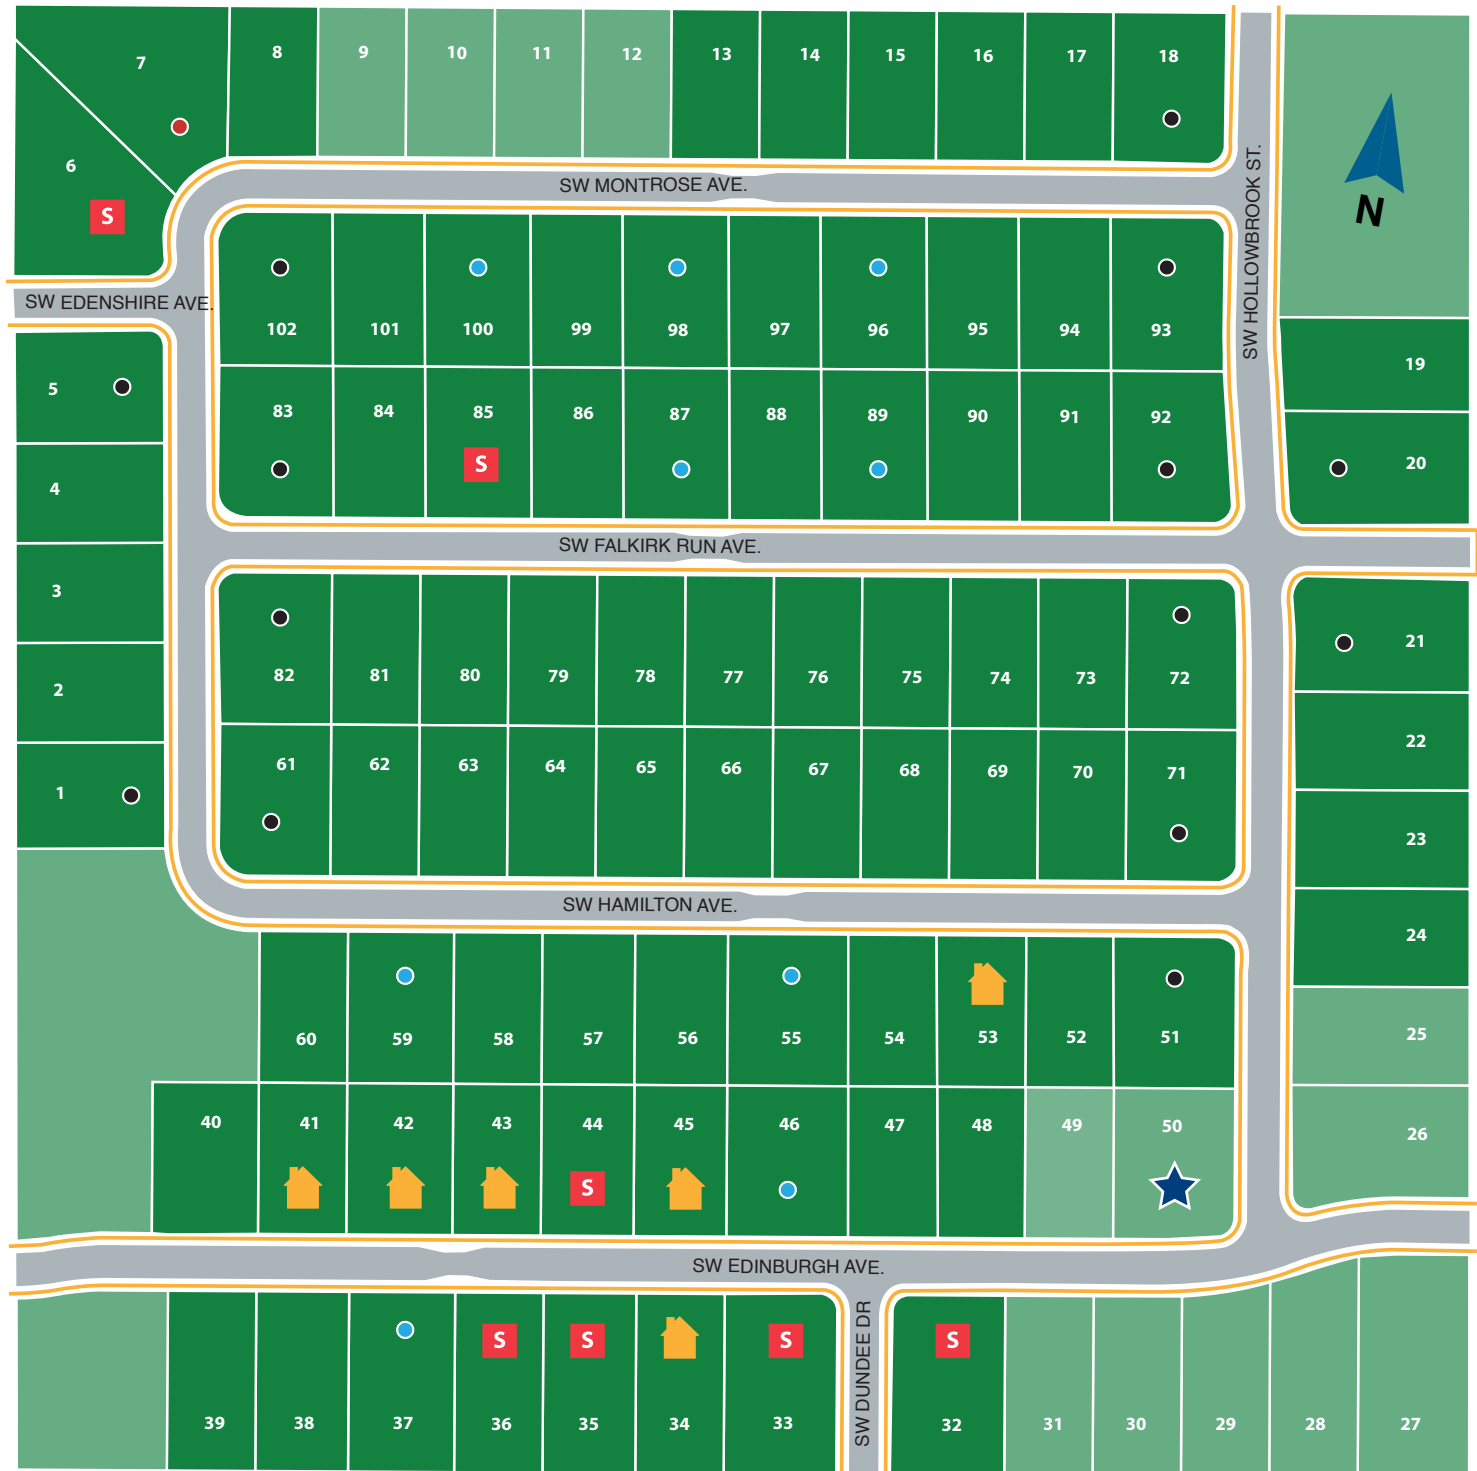

Lochmoor

Bentonville, AR

Bentonville school district

Homes from 2,500 - 3,700 ± sqft

Legend

Model Home

Available

Quick Move-In

Premium Home Sites

$2500

$4000

$8500

Lot premiums do not account for foundation costs. Foundation costs are bid per plan and lot. Please see the Community Sales Manager to find out if your desired lot & plan will require additional foundation costs.

BuffingtonHomesAR.com