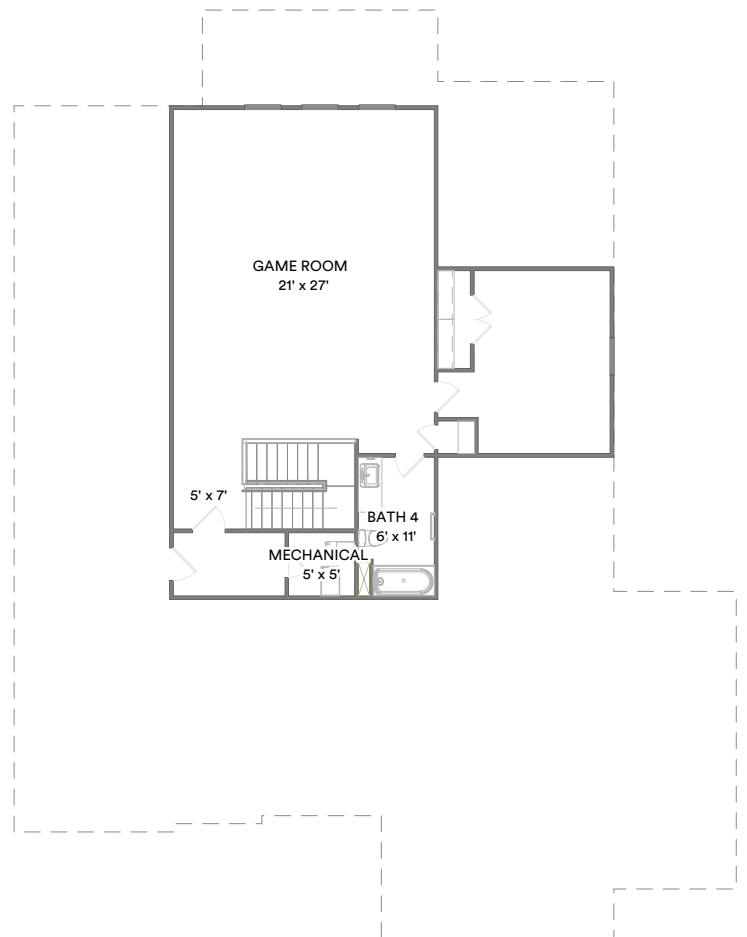

The 2541 Lincoln

Customized on April 9, 2024

4 | 4 | 3

Model: **2541 Lincoln** Lot: --
Elevation: **Elevation C** Options: 17

Your 2541 Lincoln home includes a Vent Free Gas Fireplace, Garage Service Door, Base Cabinet with Sink in Utility Room and 14 other options.

First Floor

Second Floor