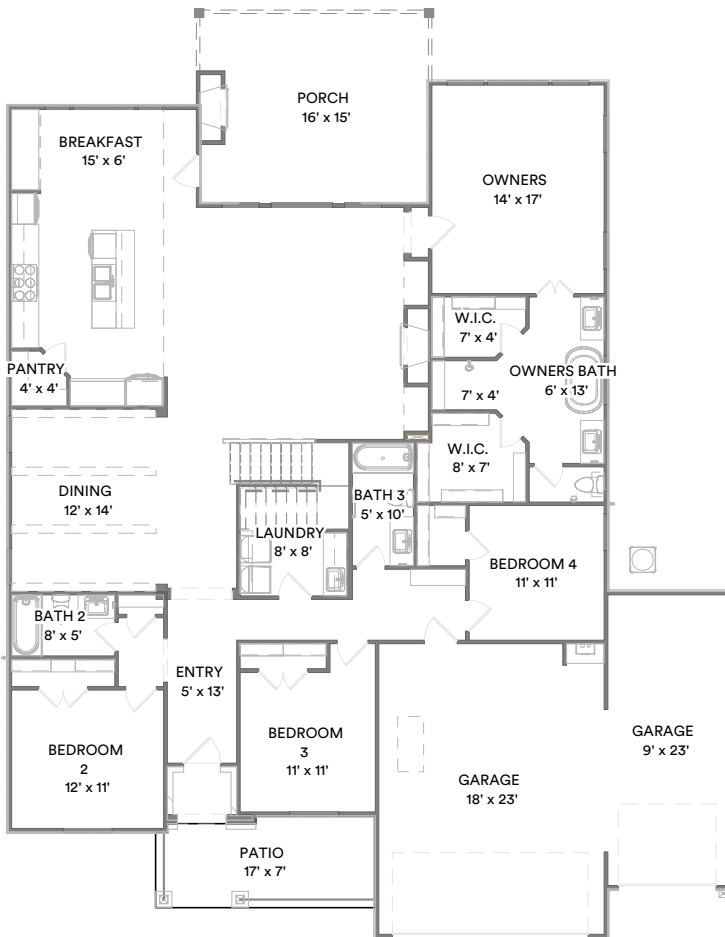

The 2541 Lincoln

Customized on April 9, 2024

4 | 4 | 3

Model: **2541 Lincoln** Lot: --
Elevation: **Elevation C** Options: 17

Your 2541 Lincoln home includes a Vent Free Gas Fireplace, Garage Service Door, Base Cabinet with Sink in Utility Room and 14 other options.

First Floor

Second Floor