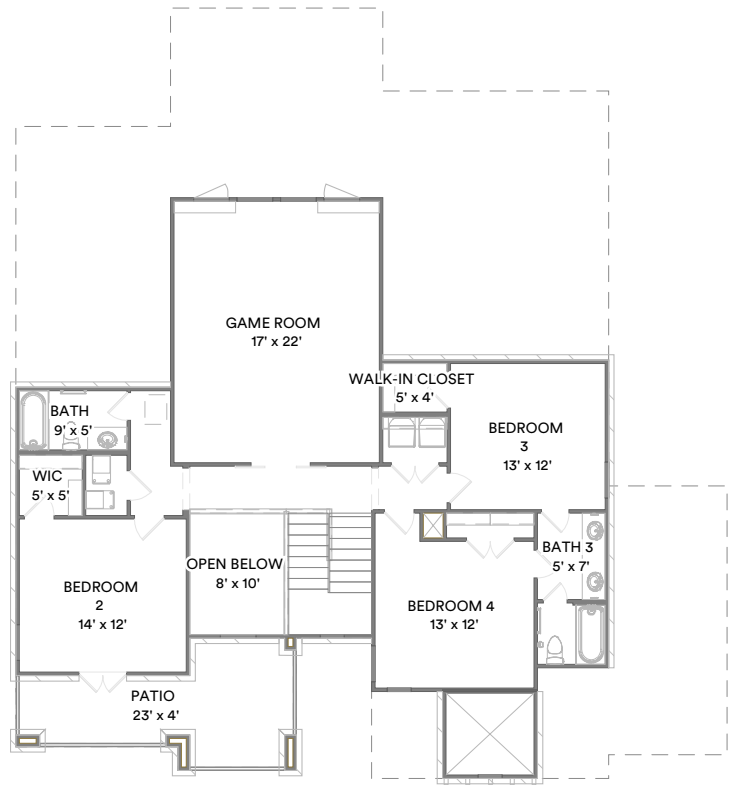

# The 2900 Monroe

Customized on April 11, 2024

4 | 3.5 | 3

Model: **2900 Monroe** Lot: --  
Elevation: **Elevation D** Options: **17**

Your 2900 Monroe home includes a Vent Free Gas Fireplace, Garage Service Door, Enlarged Covered Patio and 14 other options.

First Floor

Second Floor