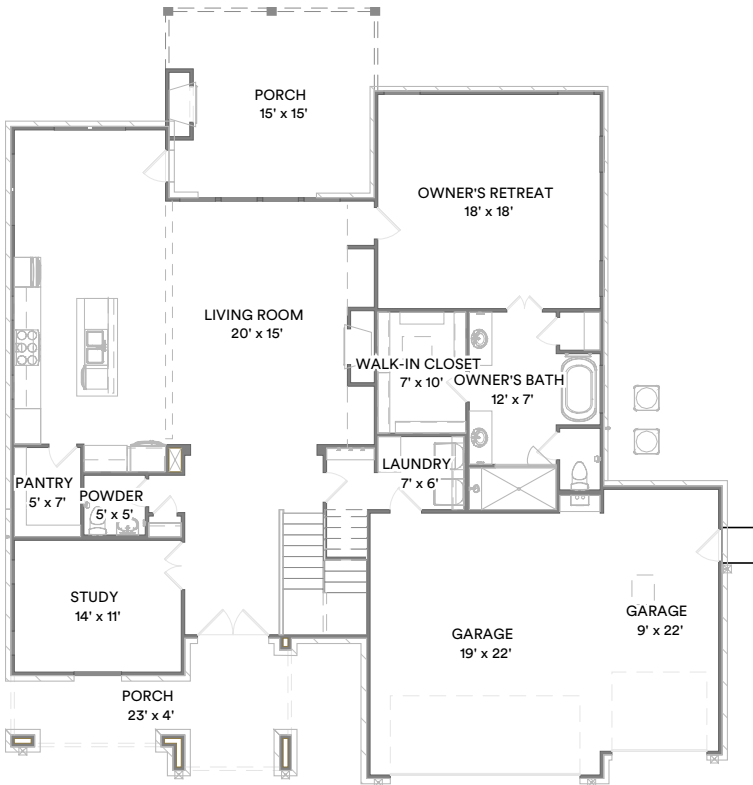

# The 2900 Monroe

Customized on April 11, 2024

4 | 3.5 | 3

Model: **2900 Monroe** Lot: --  
Elevation: **Elevation D** Options: **17**

Your 2900 Monroe home includes a Vent Free Gas Fireplace, Garage Service Door, Enlarged Covered Patio and 14 other options.

First Floor

Second Floor