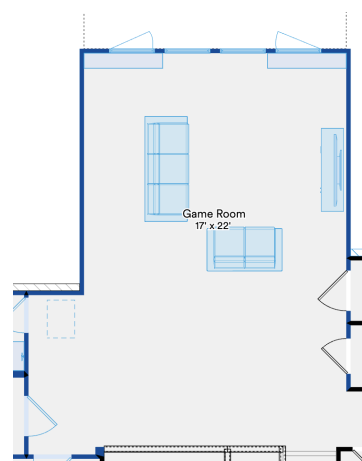

The 2900 Monroe

Ready to build a life you'll love

3,319+ SQFT | 4+ | 3.5+ | 3

Model: Monroe Base Price: --
 Elevation: A,B,C Options: --
 Lot: -- Lot Premium: --
 Total Price: --

Prices, plans, specifications, square footage, and availability are subject to change without notice or prior obligation. In the instance an option is unavailable or discontinued we have the right to replace the option with another option that is comparable in look, quantity, and price without notice or prior obligation. Square footage is approximate and may vary upon elevation and/or options selected. Selections made at the second Design Appointment are final and cannot be changed after the conclusion of the appointment.

The 2900 Monroe

Second Floor

Enlarged Game Room
with Bed 5

Enlarged Game Room