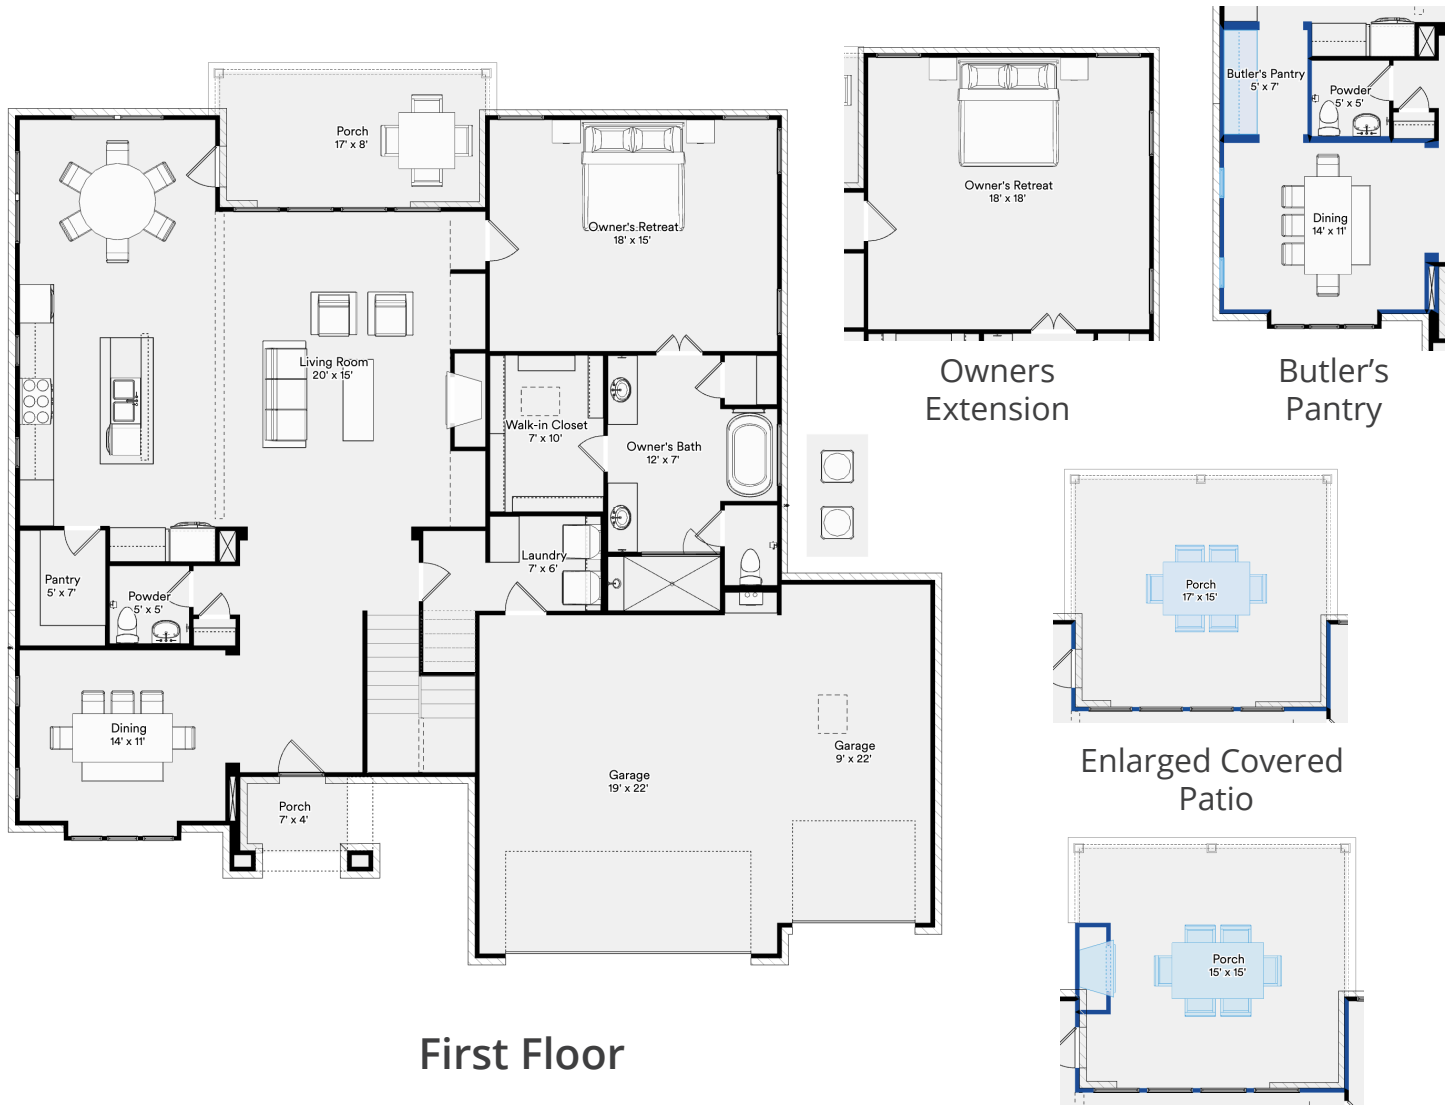

The 2900 Monroe

Ready to build a life you'll love

3,319+ SQFT | 4+ | 3.5+ | 3

Model: Monroe Base Price: --
 Elevation: A,B,C Options: --
 Lot: -- Lot Premium: --
 Total Price: --

Prices, plans, specifications, square footage, and availability are subject to change without notice or prior obligation. In the instance an option is unavailable or discontinued we have the right to replace the option with another option that is comparable in look, quantity, and price without notice or prior obligation. Square footage is approximate and may vary upon elevation and/or options selected. Selections made at the second Design Appointment are final and cannot be changed after the conclusion of the appointment.

The 2900 Monroe

Second Floor

Enlarged Game Room
with Bed 5

Enlarged Game Room