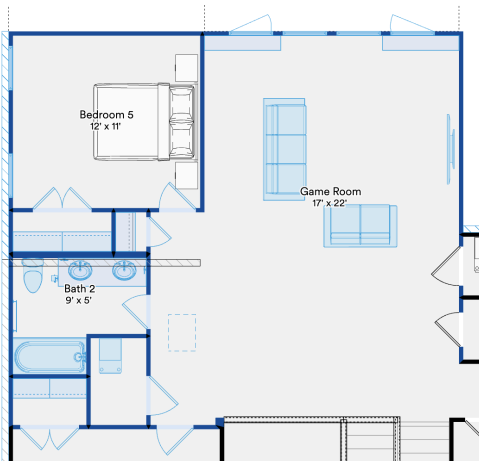

The 2900 Monroe

Ready to build a life you'll love

3,319+ SQFT | 4+ | 3.5+ | 3

Model: Monroe Base Price: --
 Elevation: A,B,C Options: --
 Lot: -- Lot Premium: --
 Total Price: --

First Floor

**Enlarged Covered
Patio With Fireplace**

The 2900 Monroe

Second Floor

Enlarged Game Room with Bed 5

Enlarged Game Room