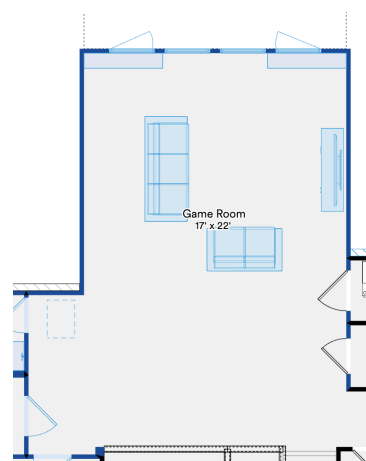

The 2900 Monroe

Ready to build a life you'll love

3,319+ SQFT | 4+ | 3.5+ | 3

Model: Monroe Base Price: --
 Elevation: A,B,C Options: --
 Lot: -- Lot Premium: --
 Total Price: --

First Floor

**Enlarged Covered
Patio With Fireplace**

The 2900 Monroe

Second Floor

Enlarged Game Room with Bed 5

Enlarged Game Room