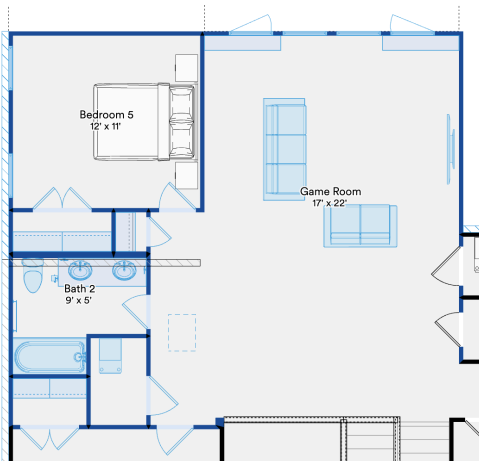

Enlarged Game Room with Bed 5