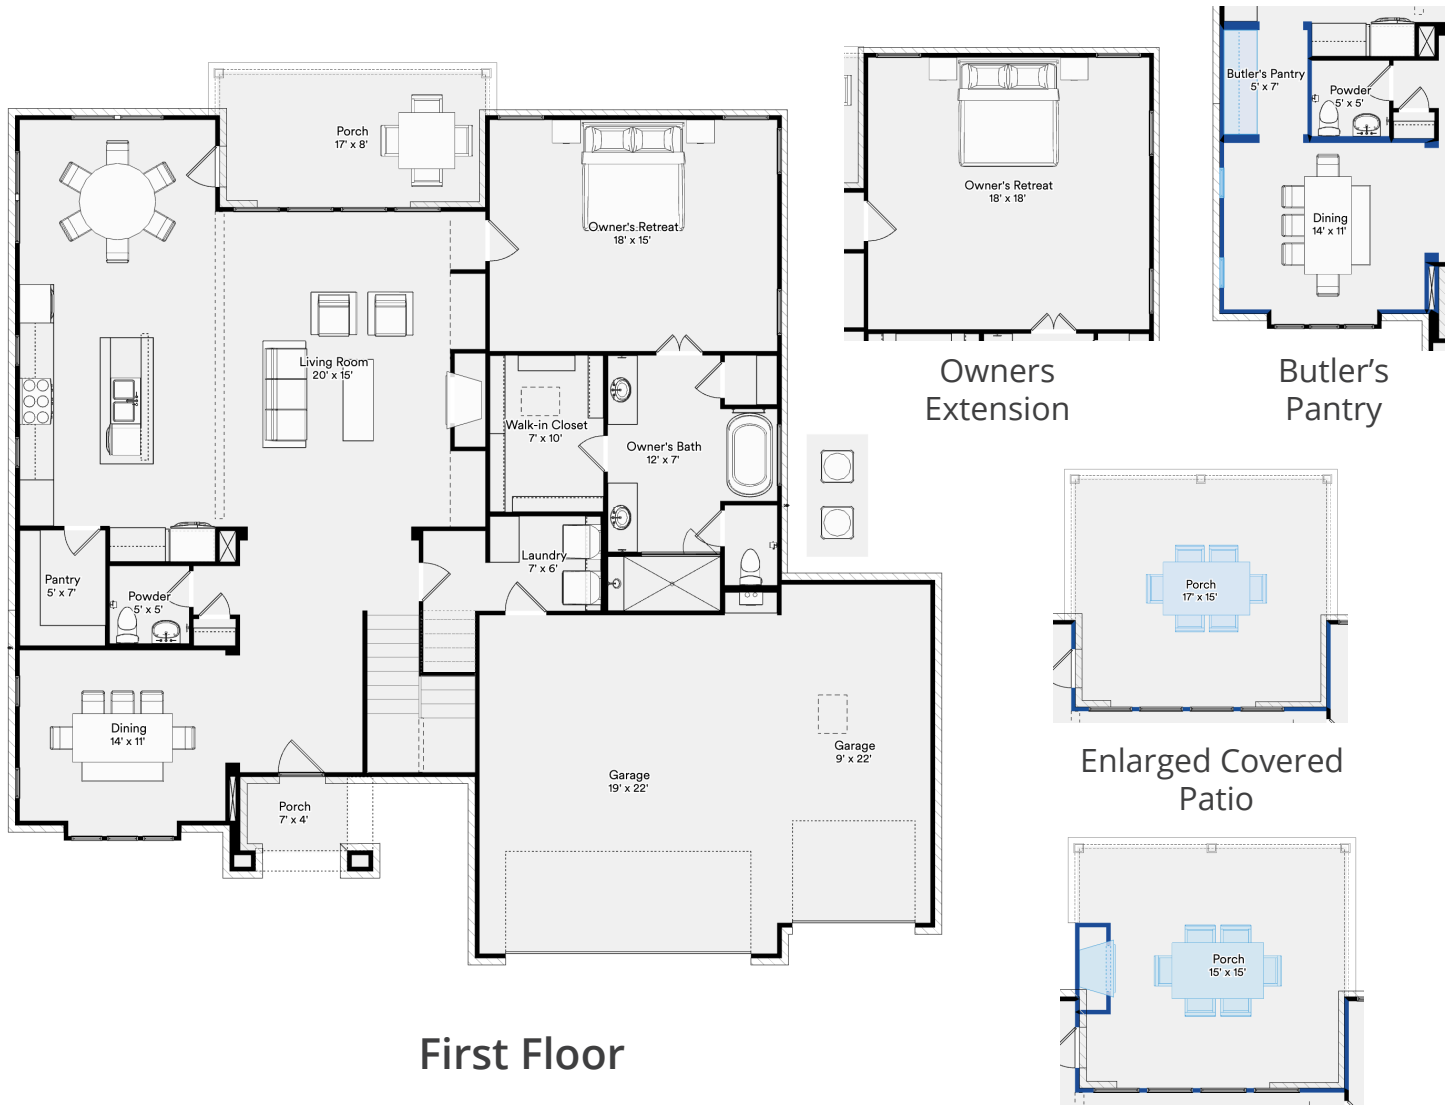

The 2900 Monroe

Ready to build a life you'll love

3,319+ SQFT | 4+ | 3.5+ | 3

Model: Monroe Base Price: --
 Elevation: A,B,C Options: --
 Lot: -- Lot Premium: --
 Total Price: --

First Floor

**Enlarged Covered
Patio With Fireplace**

The 2900 Monroe

Second Floor

Enlarged Game Room with Bed 5

Enlarged Game Room