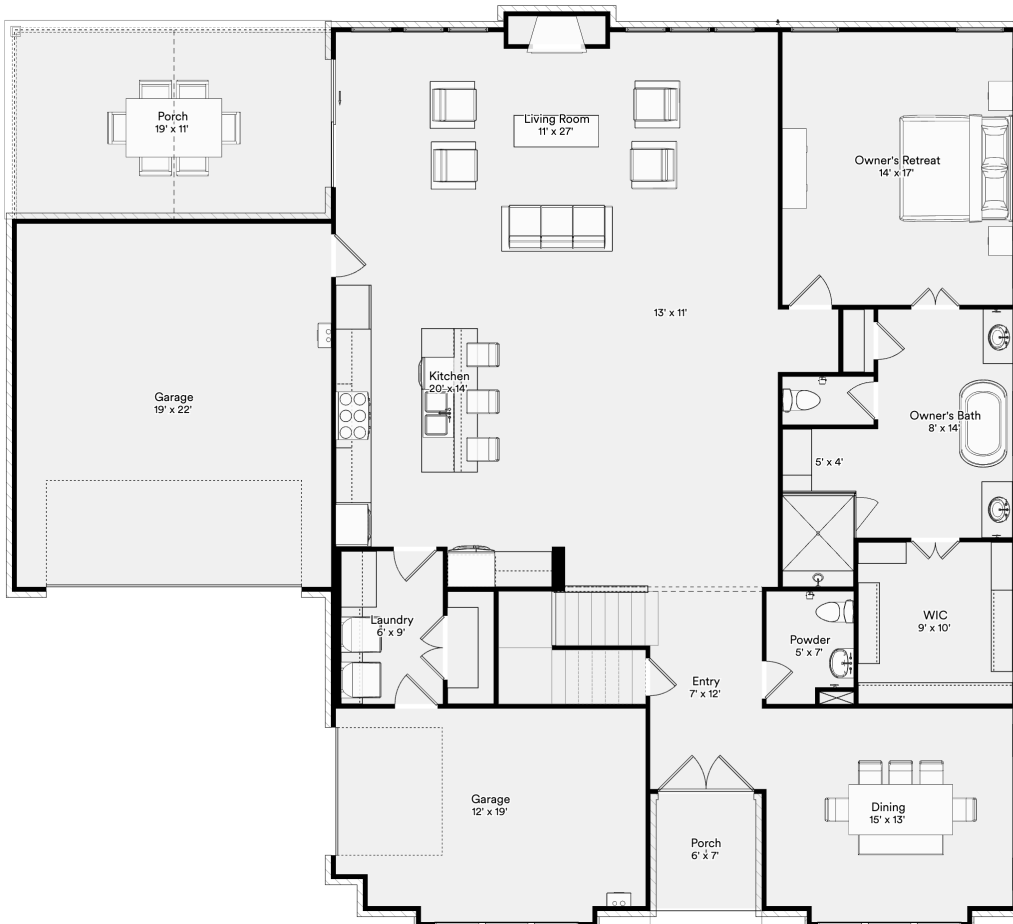

The 2768 Hamilton

Ready to build a life you'll love

3,085+ SQFT | 3+ | 2.5+ | 3

Model: Hamilton Base Price: --
 Elevation: A,B,C Options: --
 Lot: -- Lot Premium: --
 Total Price: --

Outdoor
Fireplace

First Floor

The 2768 Hamilton

Second Floor

**Enlarged Game Room
with Bed 4 Bath 3**

Bed 4 with Bath 3

Prices, plans, specifications, square footage, and availability are subject to change without notice or prior obligation. In the instance an option is unavailable or discontinued we have the right to replace the option with another option that is comparable in look, quantity, and price without notice or prior obligation. Square footage is approximate and may vary upon elevation and/or options selected. Selections made at the second Design Appointment are final and cannot be changed after the conclusion of the appointment.