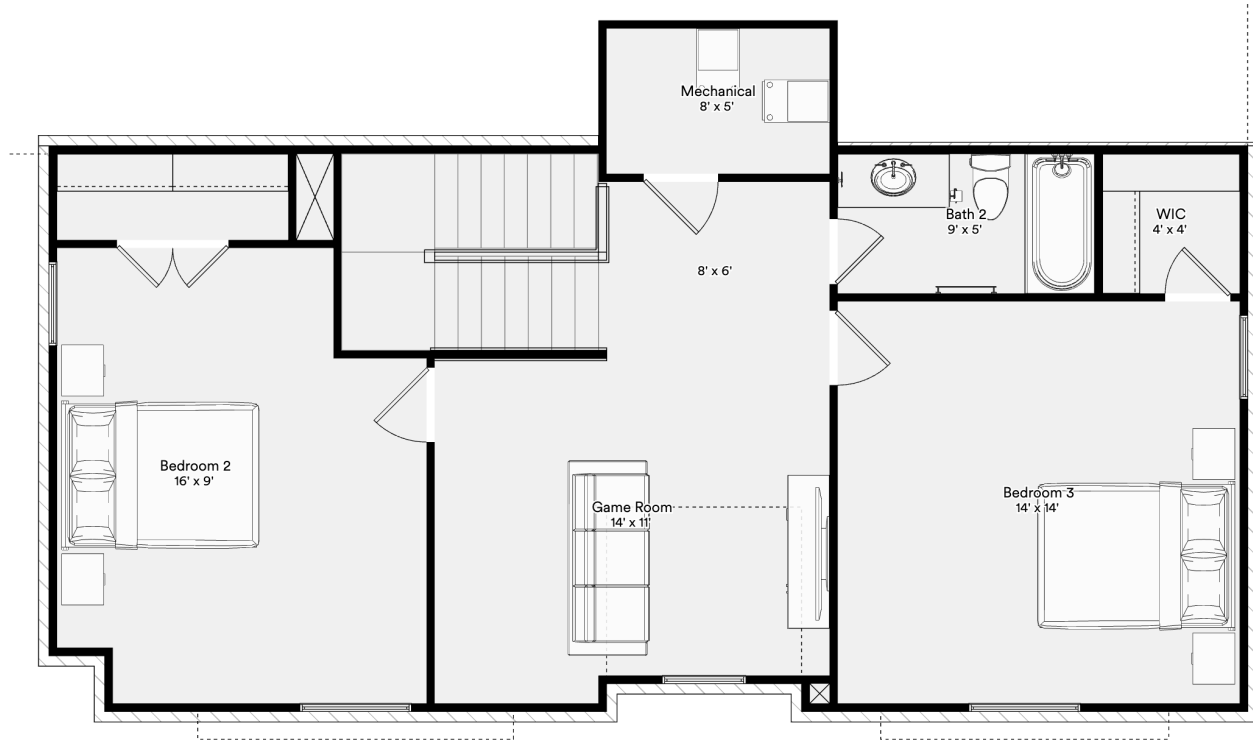

# The 2768 Hamilton

Ready to build a life you'll love

3,085+ SQFT | 3+ | 2.5+ | 3

Model: Hamilton Base Price: --  
 Elevation: A,B,C Options: --  
 Lot: -- Lot Premium: --  
 Total Price: --

Outdoor  
Fireplace

First Floor

Prices, plans, specifications, square footage, and availability are subject to change without notice or prior obligation. In the instance an option is unavailable or discontinued we have the right to replace the option with another option that is comparable in look, quantity, and price without notice or prior obligation. Square footage is approximate and may vary upon elevation and/or options selected. Selections made at the second Design Appointment are final and cannot be changed after the conclusion of the appointment.

# The 2768 Hamilton

**Second Floor**

**Enlarged Game Room  
with Bed 4 Bath 3**

**Bed 4 with Bath 3**

Prices, plans, specifications, square footage, and availability are subject to change without notice or prior obligation. In the instance an option is unavailable or discontinued we have the right to replace the option with another option that is comparable in look, quantity, and price without notice or prior obligation. Square footage is approximate and may vary upon elevation and/or options selected. Selections made at the second Design Appointment are final and cannot be changed after the conclusion of the appointment.