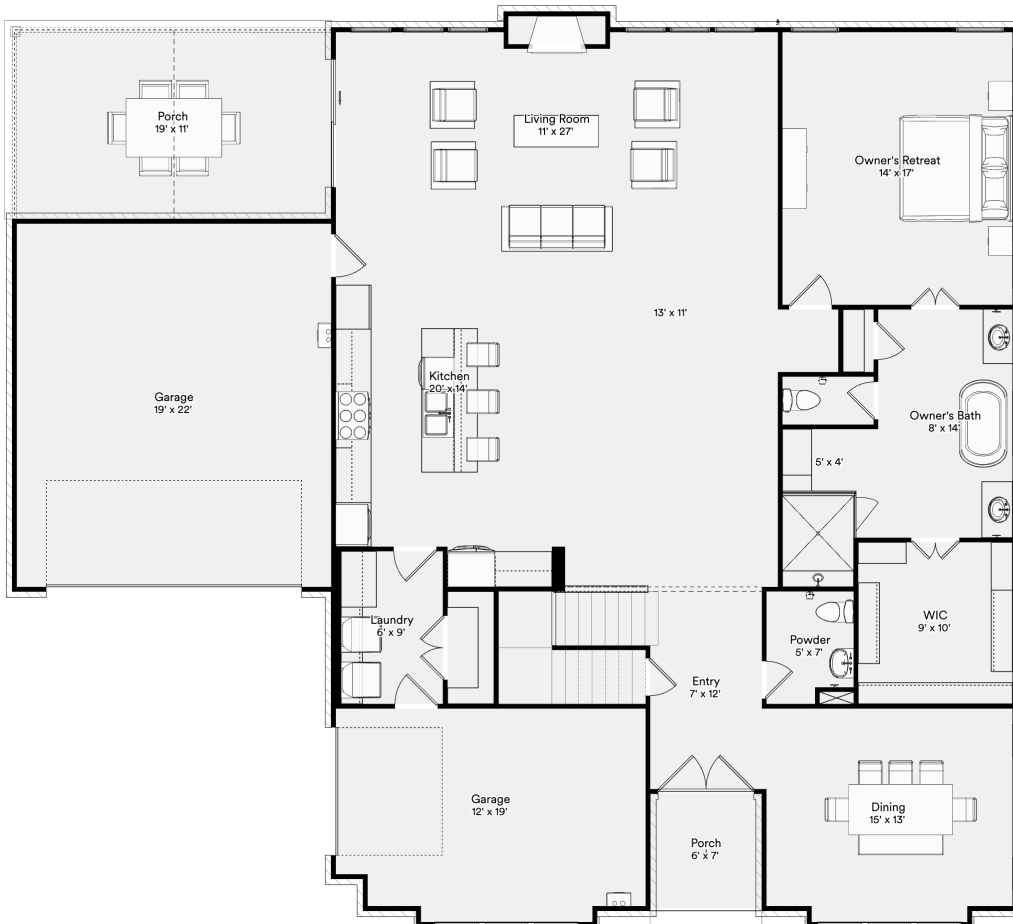

# The 2768 Hamilton

Ready to build a life you'll love

3,085+ SQFT | 3+ | 2.5+ | 3

Model: Hamilton Base Price: --  
 Elevation: A,B,C Options: --  
 Lot: -- Lot Premium: --  
 Total Price: --

Outdoor  
Fireplace

First Floor

Prices, plans, specifications, square footage, and availability are subject to change without notice or prior obligation. In the instance an option is unavailable or discontinued we have the right to replace the option with another option that is comparable in look, quantity, and price without notice or prior obligation. Square footage is approximate and may vary upon elevation and/or options selected. Selections made at the second Design Appointment are final and cannot be changed after the conclusion of the appointment.

# The 2768 Hamilton

**Second Floor**

**Enlarged Game Room  
with Bed 4 Bath 3**

**Bed 4 with Bath 3**

Prices, plans, specifications, square footage, and availability are subject to change without notice or prior obligation. In the instance an option is unavailable or discontinued we have the right to replace the option with another option that is comparable in look, quantity, and price without notice or prior obligation. Square footage is approximate and may vary upon elevation and/or options selected. Selections made at the second Design Appointment are final and cannot be changed after the conclusion of the appointment.