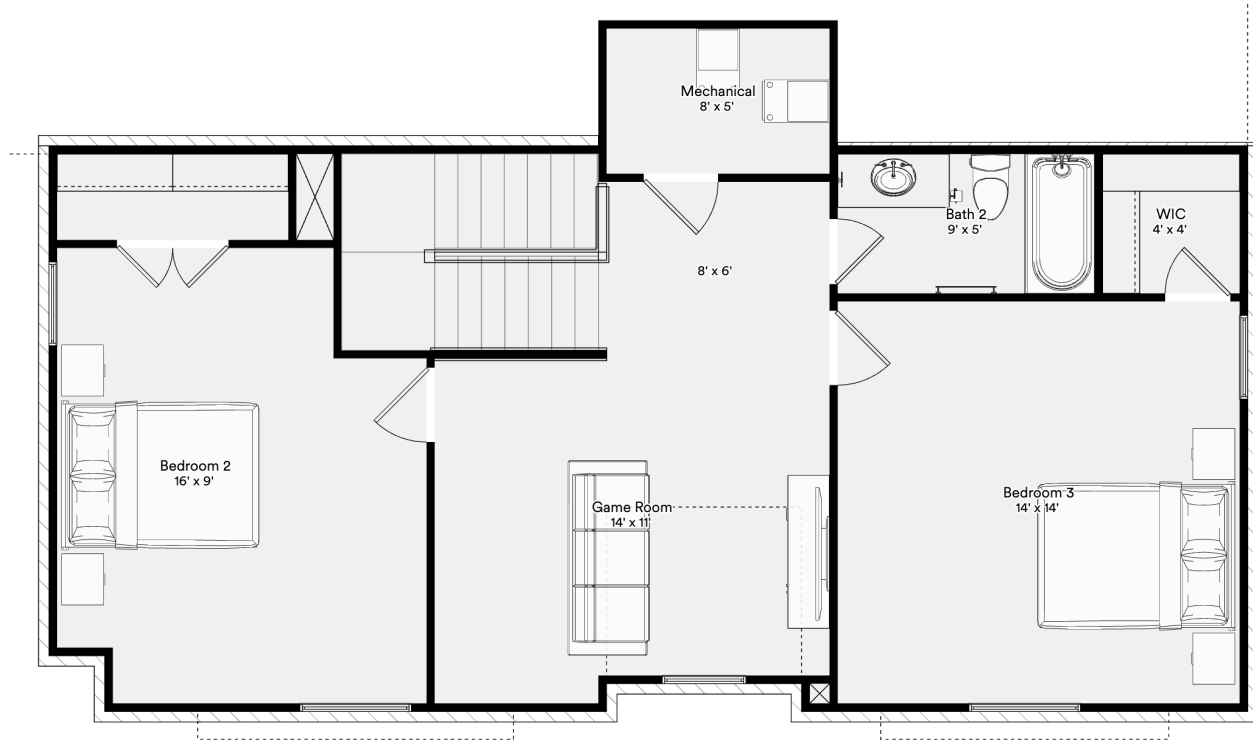

The 2768 Hamilton

Ready to build a life you'll love

3,085+ SQFT | 3+ | 2.5+ | 3

Model: Hamilton Base Price: --
 Elevation: A,B,C Options: --
 Lot: -- Lot Premium: --
 Total Price: --

Outdoor
Fireplace

First Floor

The 2768 Hamilton

Second Floor

**Enlarged Game Room
with Bed 4 Bath 3**

Bed 4 with Bath 3

Prices, plans, specifications, square footage, and availability are subject to change without notice or prior obligation. In the instance an option is unavailable or discontinued we have the right to replace the option with another option that is comparable in look, quantity, and price without notice or prior obligation. Square footage is approximate and may vary upon elevation and/or options selected. Selections made at the second Design Appointment are final and cannot be changed after the conclusion of the appointment.