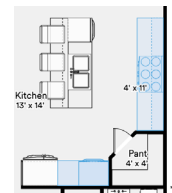

# The 7005 Lavender

Ready to build a life you'll love

2,087+ SQFT | 3+ | 2 | 2+

Model: Lavender      Base Price: --  
 Elevation: A,B,C      Options: --  
 Lot: --      Lot Premium: --  
 Total Price: --

Owners Retreat Extension

Optional Euro Shower

Optional Free-standing Tub

Enlarged Covered Patio

Bed 5 with Bath 4 ILO Study

**First Floor**

Bed 4 W/ Bath 3

Family Room Extension

**Second Floor**

Single Oven with Cooktop

Prices, plans, specifications, square footage, and availability are subject to change without notice or prior obligation. In the instance an option is unavailable or discontinued we have the right to replace the option with another option that is comparable in look, quantity, and price without notice or prior obligation. Square footage is approximate and may vary upon elevation and/or options selected. Selections made at the second Design Appointment are final and cannot be changed after the conclusion of the appointment. ©2005 Kipp Flores Architects