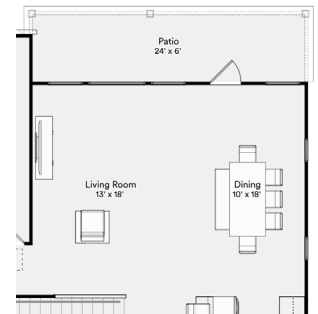

# The 7005 Lavender

Ready to build a life you'll love

2,087+ SQFT | 3+ | 2 | 2+

Model: Lavender      Base Price: --  
 Elevation: A,B,C      Options: --  
 Lot: --      Lot Premium: --  
 Total Price: --

Owners Retreat Extension

Optional Euro Shower

Optional Free-standing Tub

Enlarged Covered Patio

Bed 5 with Bath 4 ILO Study

**First Floor**

Bed 4 W/ Bath 3

Family Room Extension

**Second Floor**

Single Oven with Cooktop

Prices, plans, specifications, square footage, and availability are subject to change without notice or prior obligation. In the instance an option is unavailable or discontinued we have the right to replace the option with another option that is comparable in look, quantity, and price without notice or prior obligation. Square footage is approximate and may vary upon elevation and/or options selected. Selections made at the second Design Appointment are final and cannot be changed after the conclusion of the appointment. ©2005 Kipp Flores Architects