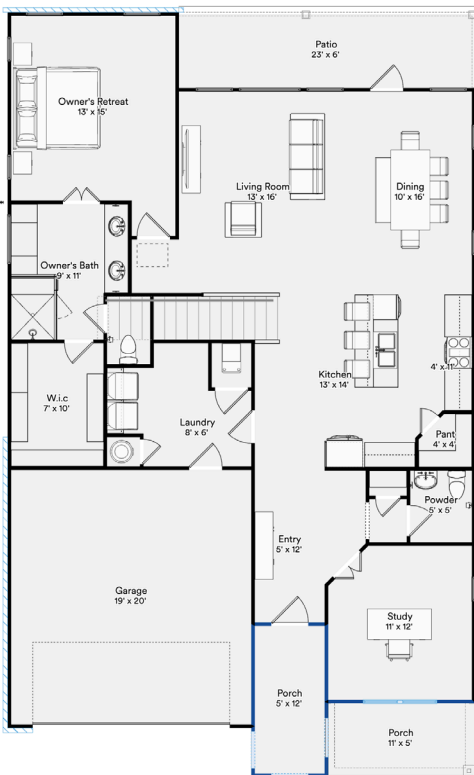

# The 7005 Lavender

Ready to build a life you'll love

2,087+ SQFT | 3+ | 2 | 2+

Model: Lavender      Base Price: --  
 Elevation: A,B,C      Options: --  
 Lot: --      Lot Premium: --  
 Total Price: --

Owners Retreat Extension

Optional Euro Shower

Optional Free-standing Tub

Enlarged Covered Patio

Bed 5 with Bath 4 ILO Study

**First Floor**

Bed 4 W/ Bath 3

Family Room Extension

**Second Floor**

Single Oven with Cooktop

Prices, plans, specifications, square footage, and availability are subject to change without notice or prior obligation. In the instance an option is unavailable or discontinued we have the right to replace the option with another option that is comparable in look, quantity, and price without notice or prior obligation. Square footage is approximate and may vary upon elevation and/or options selected. Selections made at the second Design Appointment are final and cannot be changed after the conclusion of the appointment. ©2005 Kipp Flores Architects