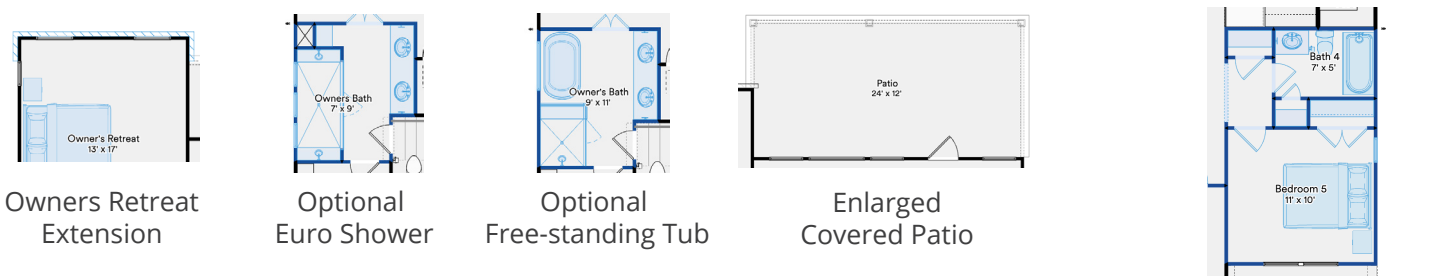

# The 7005 Lavender

Ready to build a life you'll love

2,087+ SQFT | 3+ | 2 | 2+

Model: Lavender      Base Price: --  
 Elevation: A,B,C      Options: --  
 Lot: --      Lot Premium: --  
 Total Price: --

Owners Retreat Extension

Optional Euro Shower

Optional Free-standing Tub

Enlarged Covered Patio

Bed 5 with Bath 4 ILO Study

**First Floor**

Bed 4 W/ Bath 3

Family Room Extension

**Second Floor**

Single Oven with Cooktop

Prices, plans, specifications, square footage, and availability are subject to change without notice or prior obligation. In the instance an option is unavailable or discontinued we have the right to replace the option with another option that is comparable in look, quantity, and price without notice or prior obligation. Square footage is approximate and may vary upon elevation and/or options selected. Selections made at the second Design Appointment are final and cannot be changed after the conclusion of the appointment. ©2005 Kipp Flores Architects