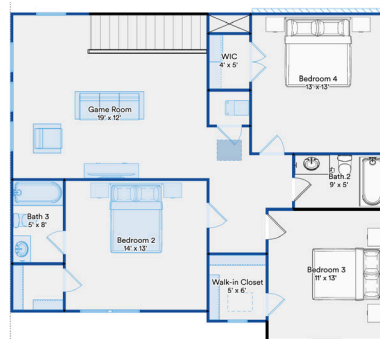

# The 7005 Lavender

Ready to build a life you'll love

2,087+ SQFT | 3+ | 2 | 2+

Model: Lavender      Base Price: --  
 Elevation: A,B,C      Options: --  
 Lot: --      Lot Premium: --  
 Total Price: --

Owners Retreat Extension

Optional Euro Shower

Optional Free-standing Tub

Enlarged Covered Patio

Bed 5 with Bath 4 ILO Study

**First Floor**

Bed 4 W/ Bath 3

Family Room Extension

**Second Floor**

Single Oven with Cooktop

Prices, plans, specifications, square footage, and availability are subject to change without notice or prior obligation. In the instance an option is unavailable or discontinued we have the right to replace the option with another option that is comparable in look, quantity, and price without notice or prior obligation. Square footage is approximate and may vary upon elevation and/or options selected. Selections made at the second Design Appointment are final and cannot be changed after the conclusion of the appointment. ©2005 Kipp Flores Architects