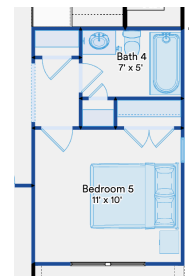

# The 7005 Lavender

Ready to build a life you'll love

2,087+ SQFT | 3+ | 2 | 2+

Model: Lavender      Base Price: --  
 Elevation: A,B,C      Options: --  
 Lot: --      Lot Premium: --  
 Total Price: --

Owners Retreat Extension

Optional Euro Shower

Optional Free-standing Tub

Enlarged Covered Patio

Bed 5 with Bath 4 ILO Study

**First Floor**

Bed 4 W/ Bath 3

Family Room Extension