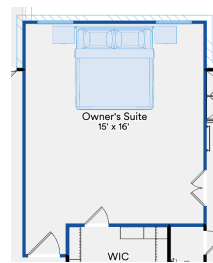

# The 7000 Orchid

Ready to build a life you'll love

2,094+ SQFT | 3+ | 2 | 2+

Model: Orchid      Base Price: --  
 Elevation: A,B,C      Options: --  
 Lot: --      Lot Premium: --  
 Total Price: --

**First Floor**

Owner's Retreat Extension

Indoor Gas Fireplace at Family

Study ILO Bedroom 4

Free Standing Tub at Owners Retreat

Enlarged Covered Patio

Study ILO Dining

Enlarged Kitchen Island

Single Oven with Cooktop