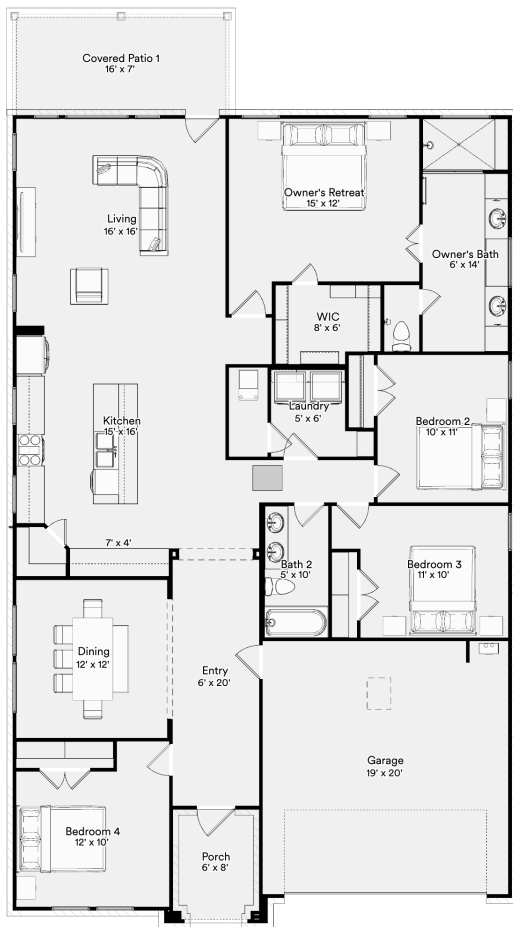

# The 7000 Orchid

Ready to build a life you'll love

2,094+ SQFT | 3+ | 2 | 2+

Model: Orchid      Base Price: --  
 Elevation: A,B,C      Options: --  
 Lot: --      Lot Premium: --  
 Total Price: --

**First Floor**

Owner's Retreat Extension

Indoor Gas Fireplace at Family

Study ILO Bedroom 4

Free Standing Tub at Owners Retreat

Enlarged Covered Patio

Study ILO Dining

Enlarged Kitchen Island

Single Oven with Cooktop