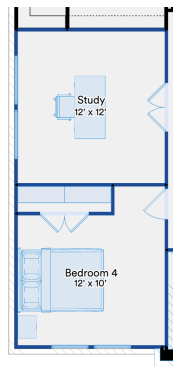

# The 7000 Orchid

Ready to build a life you'll love

2,094+ SQFT | 3+ | 2 | 2+

Model: Orchid      Base Price: --  
 Elevation: A,B,C      Options: --  
 Lot: --      Lot Premium: --  
 Total Price: --

**First Floor**

Owner's Retreat Extension

Indoor Gas Fireplace at Family

Study ILO Bedroom 4

Free Standing Tub at Owners Retreat

Enlarged Covered Patio

Study ILO Dining

Enlarged Kitchen Island

Single Oven with Cooktop