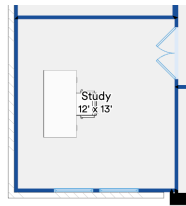

# The 7000 Orchid

Ready to build a life you'll love

2,094+ SQFT | 3+ | 2 | 2+

Model: Orchid      Base Price: --  
 Elevation: A,B,C      Options: --  
 Lot: --      Lot Premium: --  
 Total Price: --

**First Floor**

Owner's Retreat Extension

Indoor Gas Fireplace at Family

Study ILO Bedroom 4

Free Standing Tub at Owners Retreat

Enlarged Covered Patio

Study ILO Dining

Enlarged Kitchen Island

Single Oven with Cooktop