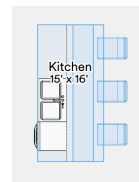

Owner's Retreat Extension

Indoor Gas Fireplace at Family

Study ILO Bedroom 4

Free Standing Tub at Owners Retreat

Enlarged Covered Patio

Study ILO Dining

Enlarged Kitchen Island

Single Oven with Cooktop