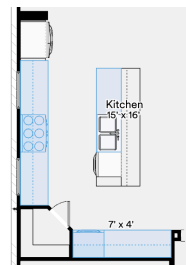

# The 7000 Orchid

Ready to build a life you'll love

2,094+ SQFT | 3+ | 2 | 2+

Model: Orchid      Base Price: --  
 Elevation: A,B,C      Options: --  
 Lot: --      Lot Premium: --  
 Total Price: --

**First Floor**

Owner's Retreat Extension

Indoor Gas Fireplace at Family

Study ILO Bedroom 4

Free Standing Tub at Owners Retreat

Enlarged Covered Patio

Study ILO Dining

Enlarged Kitchen Island

Single Oven with Cooktop