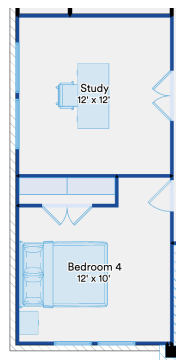

# The 7000 Orchid

Ready to build a life you'll love

2,094+ SQFT | 3+ | 2 | 2+

Model: Orchid      Base Price: --  
 Elevation: A,B,C      Options: --  
 Lot: --      Lot Premium: --  
 Total Price: --

Owner's Retreat Extension

Indoor Gas Fireplace at Family

First Floor

Study ILO Bedroom 4

Free Standing Tub at Owners Retreat

Enlarged Covered Patio

Study ILO Dining

Enlarged Kitchen Island

Single Oven with Cooktop