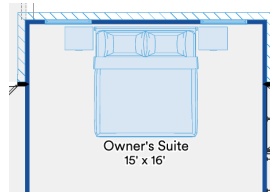

# The 7000 Orchid

Ready to build a life you'll love

2,094+ SQFT | 3+ | 2 | 2+

Model: Orchid      Base Price: --  
 Elevation: A,B,C      Options: --  
 Lot: --      Lot Premium: --  
 Total Price: --

Owner's Retreat Extension

Indoor Gas Fireplace at Family

First Floor

Study ILO Bedroom 4

Free Standing Tub at Owners Retreat

Enlarged Covered Patio

Study ILO Dining

Enlarged Kitchen Island

Single Oven with Cooktop