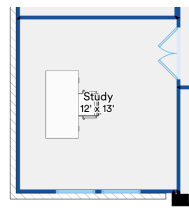

# The 7000 Orchid

Ready to build a life you'll love

2,094+ SQFT | 3+ | 2 | 2+

Model: Orchid      Base Price: --  
 Elevation: A,B,C      Options: --  
 Lot: --      Lot Premium: --  
 Total Price: --

Owner's Retreat Extension

Indoor Gas Fireplace at Family

First Floor

Study ILO Bedroom 4

Free Standing Tub at Owners Retreat

Enlarged Covered Patio

Study ILO Dining

Enlarged Kitchen Island

Single Oven with Cooktop