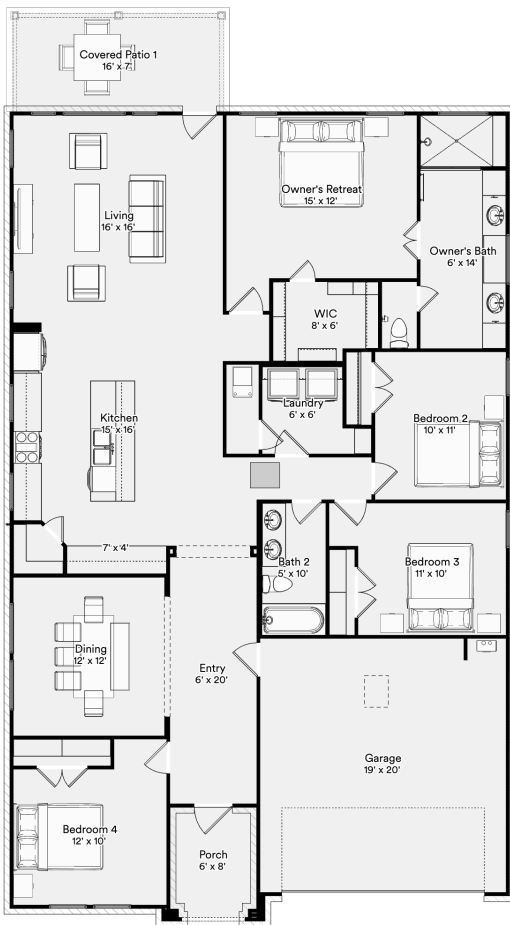

# The 7000 Orchid

Ready to build a life you'll love

2,094+ SQFT | 3+ | 2 | 2+

Model: Orchid      Base Price: --  
 Elevation: A,B,C      Options: --  
 Lot: --      Lot Premium: --  
 Total Price: --

Owner's Retreat Extension

Indoor Gas Fireplace at Family

First Floor

Study ILO Bedroom 4

Free Standing Tub at Owners Retreat

Enlarged Covered Patio

Study ILO Dining

Enlarged Kitchen Island

Single Oven with Cooktop