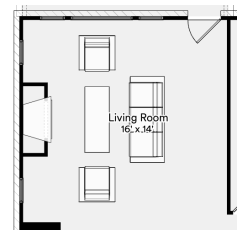

# The 7000 Orchid

Ready to build a life you'll love

2,094+ SQFT | 3+ | 2 | 2+

Model: Orchid      Base Price: --  
 Elevation: A,B,C      Options: --  
 Lot: --      Lot Premium: --  
 Total Price: --

Owner's Retreat Extension

Indoor Gas Fireplace at Family

First Floor

Study ILO Bedroom 4

Free Standing Tub at Owners Retreat

Enlarged Covered Patio

Study ILO Dining

Enlarged Kitchen Island

Single Oven with Cooktop