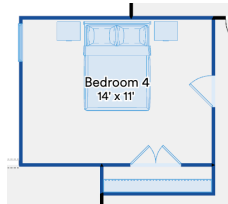

The 5025 Lily

Ready to build a life you'll love

2,125+ SQFT | 3+ | 2 | 2

Model: Lily Base Price: --
 Elevation: A,B,C Options: --
 Lot: -- Lot Premium: --
 Total Price: --

First Floor

Optional Garage Bump Out

Single Oven with Cooktop

Optional Drop Zone

Optional Indoor Gas Fireplace at Family

Bedroom 4 ILO Flex Room

Prices, plans, specifications, square footage, and availability are subject to change without notice or prior obligation. In the instance an option is unavailable or discontinued we have the right to replace the option with another option that is comparable in look, quantity, and price without notice or prior obligation. Square footage is approximate and may vary upon elevation and/or options selected. Selections made at the second Design Appointment are final and cannot be changed after the conclusion of the appointment.