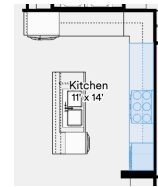

The 5025 Lily

Ready to build a life you'll love

2,125+ SQFT | 3+ | 2 | 2

Model: Lily Base Price: --
 Elevation: A,B,C Options: --
 Lot: -- Lot Premium: --
 Total Price: --

First Floor

Optional Garage Bump Out

Single Oven with Cooktop

Optional Drop Zone

Optional Indoor Gas Fireplace at Family

Bedroom 4 ILO Flex Room

Prices, plans, specifications, square footage, and availability are subject to change without notice or prior obligation. In the instance an option is unavailable or discontinued we have the right to replace the option with another option that is comparable in look, quantity, and price without notice or prior obligation. Square footage is approximate and may vary upon elevation and/or options selected. Selections made at the second Design Appointment are final and cannot be changed after the conclusion of the appointment.