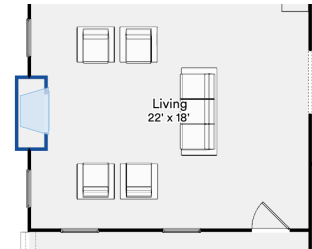

The 5025 Lily

Ready to build a life you'll love

2,125+ SQFT | 3+ | 2 | 2

Model: Lily Base Price: --
 Elevation: A,B,C Options: --
 Lot: -- Lot Premium: --
 Total Price: --

First Floor

Optional Garage Bump Out

Single Oven with Cooktop

Optional Drop Zone

Optional Indoor Gas Fireplace at Family

Bedroom 4 ILO Flex Room

Prices, plans, specifications, square footage, and availability are subject to change without notice or prior obligation. In the instance an option is unavailable or discontinued we have the right to replace the option with another option that is comparable in look, quantity, and price without notice or prior obligation. Square footage is approximate and may vary upon elevation and/or options selected. Selections made at the second Design Appointment are final and cannot be changed after the conclusion of the appointment.