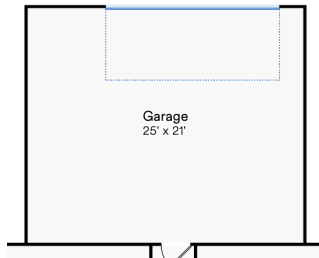

The 5025 Lily

Ready to build a life you'll love

2,125+ SQFT | 3+ | 2 | 2

Model: Lily Base Price: --
 Elevation: A,B,C Options: --
 Lot: -- Lot Premium: --
 Total Price: --

First Floor

Optional Garage Bump Out

Single Oven with Cooktop

Optional Drop Zone

Optional Indoor Gas Fireplace at Family

Bedroom 4 ILO Flex Room

Prices, plans, specifications, square footage, and availability are subject to change without notice or prior obligation. In the instance an option is unavailable or discontinued we have the right to replace the option with another option that is comparable in look, quantity, and price without notice or prior obligation. Square footage is approximate and may vary upon elevation and/or options selected. Selections made at the second Design Appointment are final and cannot be changed after the conclusion of the appointment.