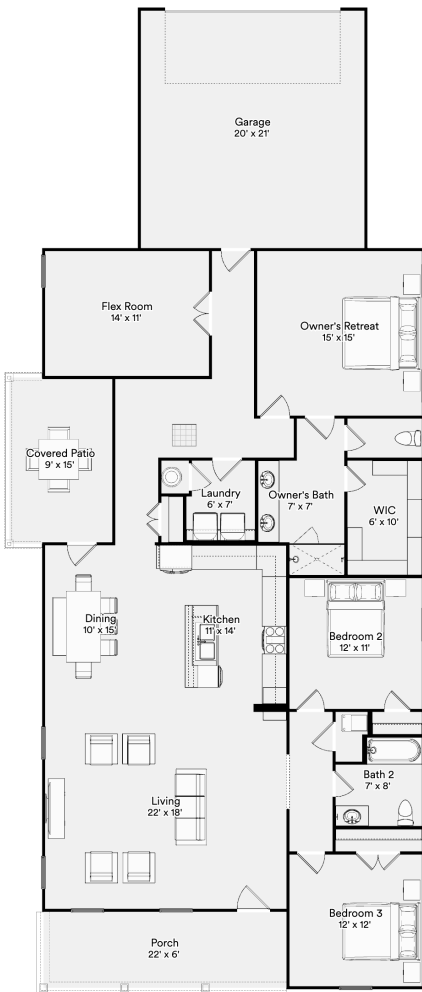

The 5025 Lily

Ready to build a life you'll love

2,125+ SQFT | 3+ | 2 | 2

Model: Lily Base Price: --
 Elevation: A,B,C Options: --
 Lot: -- Lot Premium: --
 Total Price: --

First Floor

Optional Garage Bump Out

Single Oven with Cooktop

Optional Drop Zone

Optional Indoor Gas Fireplace at Family

Bedroom 4 ILO Flex Room

Prices, plans, specifications, square footage, and availability are subject to change without notice or prior obligation. In the instance an option is unavailable or discontinued we have the right to replace the option with another option that is comparable in look, quantity, and price without notice or prior obligation. Square footage is approximate and may vary upon elevation and/or options selected. Selections made at the second Design Appointment are final and cannot be changed after the conclusion of the appointment.