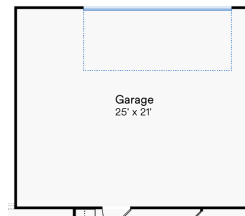

# The 5020 Rose

Ready to build a life you'll love

2,414+ SQFT | 3+ | 3+ | 2

Model: Rose Base Price: --  
 Elevation: A,B,C Options: --  
 Lot: -- Lot Premium: --  
 Total Price: --

First Floor

Second Floor

Optional Game Room

Optional Garage Bump Out

Optional Indoor Gas Fireplace at Family

Optional Free Standing Tub at Owners Suite

Single Oven with Cooktop

Enlarged Covered Patio

Bedroom 4 ILO Study

Prices, plans, specifications, square footage, and availability are subject to change without notice or prior obligation. In the instance an option is unavailable or discontinued we have the right to replace the option with another option that is comparable in look, quantity, and price without notice or prior obligation. Square footage is approximate and may vary upon elevation and/or options selected. Selections made at the second Design Appointment are final and cannot be changed after the conclusion of the appointment.