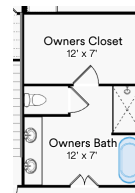

# The 5020 Rose

Ready to build a life you'll love

2,414+ SQFT | 3+ | 3+ | 2

Model: Rose Base Price: --  
 Elevation: A,B,C Options: --  
 Lot: -- Lot Premium: --  
 Total Price: --

First Floor

Second Floor

Optional Game Room

Optional Garage Bump Out

Optional Indoor Gas Fireplace at Family

Optional Free Standing Tub at Owners Suite

Single Oven with Cooktop

Enlarged Covered Patio

Bedroom 4 ILO Study

Prices, plans, specifications, square footage, and availability are subject to change without notice or prior obligation. In the instance an option is unavailable or discontinued we have the right to replace the option with another option that is comparable in look, quantity, and price without notice or prior obligation. Square footage is approximate and may vary upon elevation and/or options selected. Selections made at the second Design Appointment are final and cannot be changed after the conclusion of the appointment.