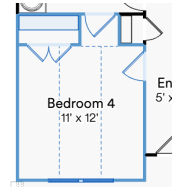

# The 5020 Rose

Ready to build a life you'll love

2,414+ SQFT | 3+ | 3+ | 2

Model: Rose Base Price: --  
 Elevation: A,B,C Options: --  
 Lot: -- Lot Premium: --  
 Total Price: --

First Floor

Second Floor

Optional Game Room

Optional Garage Bump Out

Optional Indoor Gas Fireplace at Family

Optional Free Standing Tub at Owners Suite

Single Oven with Cooktop

Enlarged Covered Patio

Bedroom 4 ILO Study

Prices, plans, specifications, square footage, and availability are subject to change without notice or prior obligation. In the instance an option is unavailable or discontinued we have the right to replace the option with another option that is comparable in look, quantity, and price without notice or prior obligation. Square footage is approximate and may vary upon elevation and/or options selected. Selections made at the second Design Appointment are final and cannot be changed after the conclusion of the appointment.