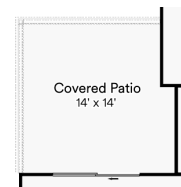

# The 5020 Rose

Ready to build a life you'll love

2,414+ SQFT | 3+ | 3+ | 2

Model: Rose Base Price: --  
 Elevation: A,B,C Options: --  
 Lot: -- Lot Premium: --  
 Total Price: --

First Floor

Second Floor

Optional Game Room

Optional Garage Bump Out

Optional Indoor Gas Fireplace at Family

Optional Free Standing Tub at Owners Suite

Single Oven with Cooktop

Enlarged Covered Patio

Bedroom 4 ILO Study

Prices, plans, specifications, square footage, and availability are subject to change without notice or prior obligation. In the instance an option is unavailable or discontinued we have the right to replace the option with another option that is comparable in look, quantity, and price without notice or prior obligation. Square footage is approximate and may vary upon elevation and/or options selected. Selections made at the second Design Appointment are final and cannot be changed after the conclusion of the appointment.