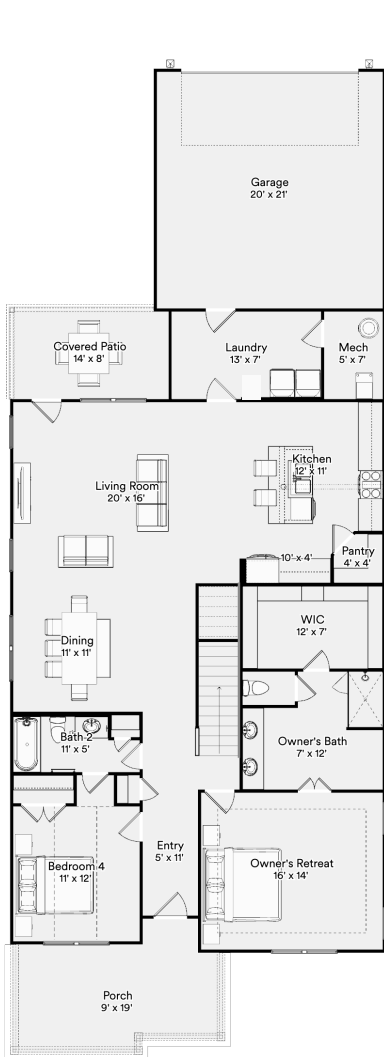

# The 5020 Rose

Ready to build a life you'll love

2,414+ SQFT | 3+ | 3+ | 2

Model: Rose Base Price: --  
 Elevation: A,B,C Options: --  
 Lot: -- Lot Premium: --  
 Total Price: --

First Floor

Second Floor

Optional Game Room

Optional Garage Bump Out

Optional Indoor Gas Fireplace at Family

Optional Free Standing Tub at Owners Suite

Single Oven with Cooktop

Enlarged Covered Patio

Bedroom 4 ILO Study

Prices, plans, specifications, square footage, and availability are subject to change without notice or prior obligation. In the instance an option is unavailable or discontinued we have the right to replace the option with another option that is comparable in look, quantity, and price without notice or prior obligation. Square footage is approximate and may vary upon elevation and/or options selected. Selections made at the second Design Appointment are final and cannot be changed after the conclusion of the appointment.