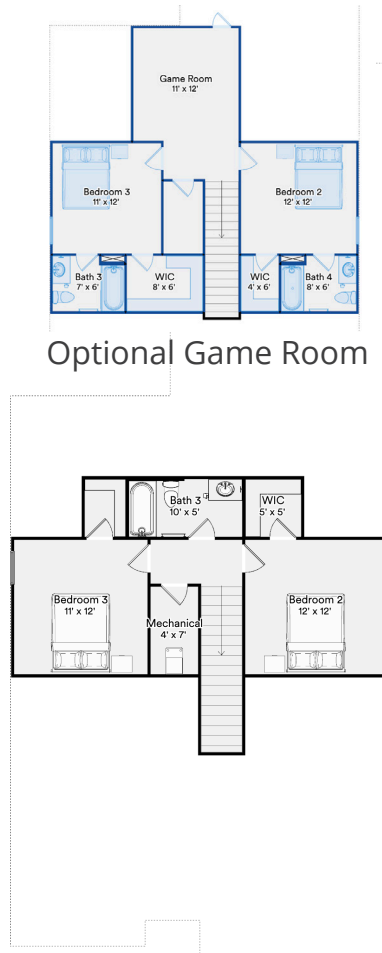

# The 5020 Rose

Ready to build a life you'll love

2,414+ SQFT | 3+ | 3+ | 2

Model: Rose Base Price: --  
 Elevation: A,B,C Options: --  
 Lot: -- Lot Premium: --  
 Total Price: --

First Floor

Second Floor

Optional Game Room

Optional Garage Bump Out

Optional Indoor Gas Fireplace at Family

Optional Free Standing Tub at Owners Suite

Single Oven with Cooktop

Enlarged Covered Patio

Bedroom 4 ILO Study

Prices, plans, specifications, square footage, and availability are subject to change without notice or prior obligation. In the instance an option is unavailable or discontinued we have the right to replace the option with another option that is comparable in look, quantity, and price without notice or prior obligation. Square footage is approximate and may vary upon elevation and/or options selected. Selections made at the second Design Appointment are final and cannot be changed after the conclusion of the appointment.