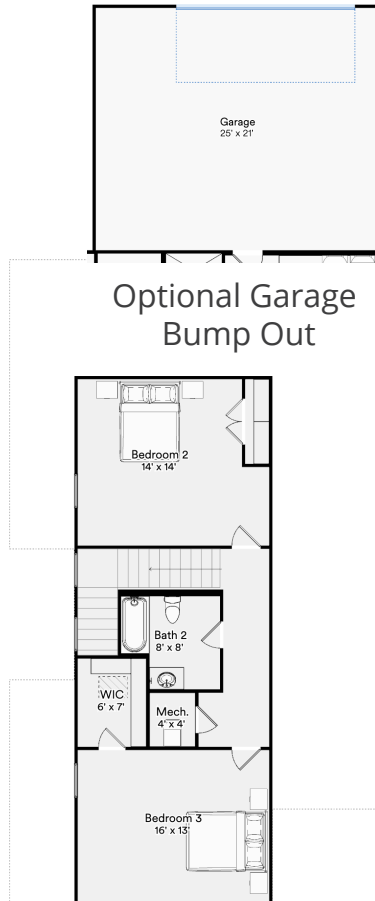

The 5015 Dahlia

Ready to build a life you'll love

2,525+ SQFT | 3+ | 2.5 | 2

Model: Dahlia Base Price: --
 Elevation: A,B,C Options: --
 Lot: -- Lot Premium: --
 Total Price: --

First Floor

Second Floor

Optional Cabinet and Sink at Laundry

Single Oven with Cooktop

Optional Indoor Gas Fireplace at Family

Prices, plans, specifications, square footage, and availability are subject to change without notice or prior obligation. In the instance an option is unavailable or discontinued we have the right to replace the option with another option that is comparable in look, quantity, and price without notice or prior obligation. Square footage is approximate and may vary upon elevation and/or options selected. Selections made at the second Design Appointment are final and cannot be changed after the conclusion of the appointment.