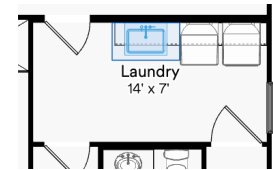

The 5015 Dahlia

Ready to build a life you'll love

2,525+ SQFT | 3+ | 2.5 | 2

Model: Dahlia Base Price: --
 Elevation: A,B,C Options: --
 Lot: -- Lot Premium: --
 Total Price: --

First Floor

Second Floor

Optional Cabinet and Sink at Laundry