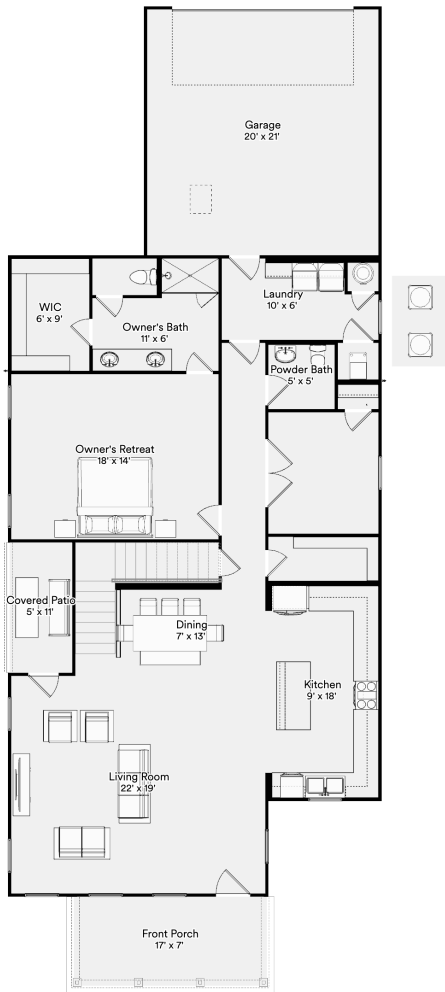

The 5015 Dahlia

Ready to build a life you'll love

2,525+ SQFT | 3+ | 2.5 | 2

Model: Dahlia Base Price: --
 Elevation: A,B,C Options: --
 Lot: -- Lot Premium: --
 Total Price: --

First Floor

Second Floor

Optional Cabinet and Sink at Laundry

Single Oven with Cooktop

Optional Indoor Gas Fireplace at Family

Prices, plans, specifications, square footage, and availability are subject to change without notice or prior obligation. In the instance an option is unavailable or discontinued we have the right to replace the option with another option that is comparable in look, quantity, and price without notice or prior obligation. Square footage is approximate and may vary upon elevation and/or options selected. Selections made at the second Design Appointment are final and cannot be changed after the conclusion of the appointment.