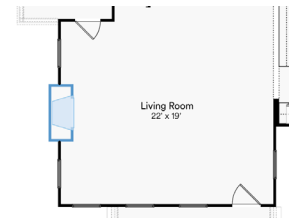

Optional Indoor Gas Fireplace at Family

Prices, plans, specifications, square footage, and availability are subject to change without notice or prior obligation. In the instance an option is unavailable or discontinued we have the right to replace the option with another option that is comparable in look, quantity, and price without notice or prior obligation. Square footage is approximate and may vary upon elevation and/or options selected. Selections made at the second Design Appointment are final and cannot be changed after the conclusion of the appointment.