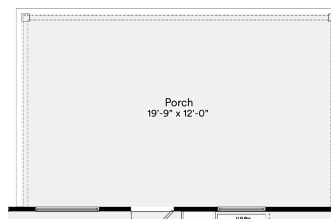

The 1895 Easton

Ready to build a life you'll love

2,037+ SQFT | 3 | 2 | 2+

Model: Easton Base Price: --
 Elevation: B,C,D Options: --
 Lot: -- Lot Premium: --
 Total Price: --

First Floor

Second Floor

Enlarged Covered Patio