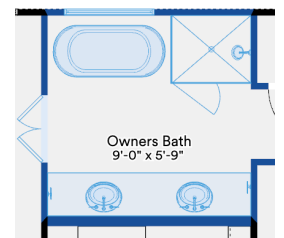

Optional Soaker Tub