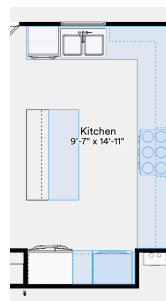

The 1895 Easton

Ready to build a life you'll love

2,037+ SQFT | 3 | 2 | 2+

Model: Easton Base Price: --
 Elevation: B,C,D Options: --
 Lot: -- Lot Premium: --
 Total Price: --

First Floor

Second Floor

Enlarged Covered Patio