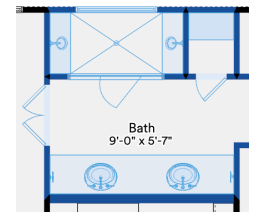

Optional Euro Shower